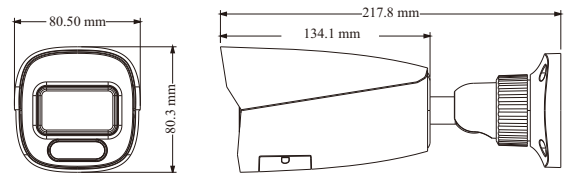

| | | | | |
|--------------------------|--|------------|------------|-----------|
| Security | Video encryption, firmware encryption, configuration encryption, illegal login lock, IP address filtering, 802.1x authentication, basic and digest authentication for HTTP | | | |
| DORI Distance | | | | |
| Lens | Detect | Observe | Recognize | Identify |
| 2.8mm | 69m(226ft) | 28m(92ft) | 14m(46ft) | 7m(23ft) |
| 3.6mm | 105m(344ft) | 42m(138ft) | 21m(69ft) | 10m(33ft) |
| 2.8~12mm(W) | 66m(218ft) | 27m(87ft) | 13m(44ft) | 7m(23ft) |
| 2.8~12mm(T) | 204m(669ft) | 82m(269ft) | 41m(135ft) | 20m(66ft) |
| Others | | | | |
| Power Supply | DC12V/PoE | | | |
| Power Consumption | <9.5W | | | |
| Storage Conditions | - 30 °C ~ 65°C (-22°F~149°F), Humidity: less than 95 % (non-condensing) | | | |
| Operating Conditions | - 30 °C ~ 60 °C (-22°F~140°F), Humidity: less than 95 % (non-condensing) | | | |
| Dimensions (mm) | 217.8 × 80.5 × 80.3 | | | |
| Weight (net) | Approx. 0.68KG | | | |
| Installation | Ceiling mounting; wall mounting | | | |
| Certificate | CE, FCC | | | |
| Environmental Protection | Complies with Directive EU RoHS, WEEE(2012/19/EU), directive 94/62/EC and REACH(EC1907/2006) | | | |

DIMENSIONS

- H.265+ /H.265 /H.264+ /H.264/MJPEG coding
- Max. resolution: 6MP (3200 × 1800)
- Auto day/night switch
- 3D DNR, HWDR, HLC, BLC, etc.
- ROI coding
- Support smart supplement light
- 30~40m white light view distance; 30~50m IR view distance
- DC12V/PoE power supply
- IP 67 ingress protection
- Support three streams
- Support remote monitoring by smart phones & tablet PCs with iOS and Android OS
- Support P2P function
- Support SMD
- Support line crossing detection, region intrusion detection, abandoned/missing object detection, video exception detection